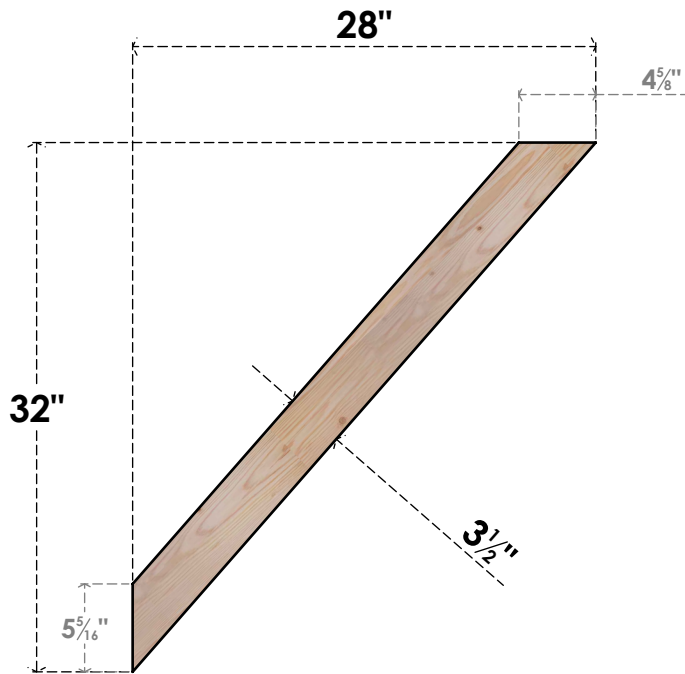

BRC04X28X32TRA00SDF

3 1/2"W X 28"D X 32"H TRADITIONAL SMOOTH BRACE, DOUGLAS FIR

SIDE

FRONT

EKENA MILLWORK
2300 WEST MAIN ST.
CLARKSVILLE, TX 75426
TOLL FREE: 866-607-0453
WWW.EKENAMILLWORK.COM

NOTES

1. INSTALLATION TO BE COMPLETED IN ACCORDANCE WITH MANUFACTURER'S SPECIFICATIONS.
2. DRAWING MAY NOT BE TO SCALE
3. THIS DRAWING IS INTENDED FOR DESIGN AND PLANNING PURPOSES ONLY.
4. ALL INFORMATION CONTAINED HEREIN WAS CURRENT AT THE TIME OF DEVELOPMENT BUT MUST BE REVIEWED AND APPROVED BY THE PRODUCT MANUFACTURER TO BE CONSIDERED ACCURATE.
5. PRODUCTS ARE NOT KILN DRIED. THIS ITEM IS UNIQUE AND WILL CONTAIN THE NATURAL VARIATIONS THAT THE WOOD SPECIES OFFERS. THIS MAY RESULT IN VARIATIONS UP TO 1/4"