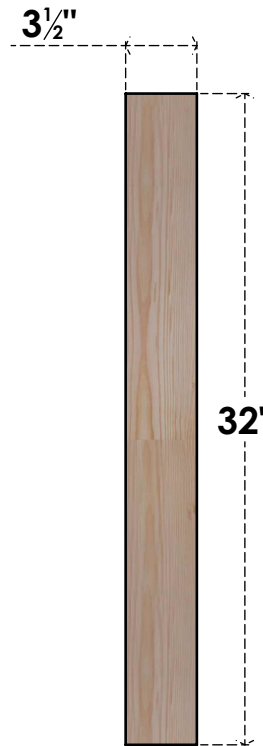

BRC04X28X32TRA00SDF

3 1/2"W X 28"D X 32"H TRADITIONAL SMOOTH BRACE, DOUGLAS FIR

SIDE

FRONT

EKENA MILLWORK
2300 WEST MAIN ST.
CLARKSVILLE, TX 75426
TOLL FREE: 866-607-0453
WWW.EKENAMILLWORK.COM

NOTES

1. INSTALLATION TO BE COMPLETED IN ACCORDANCE WITH MANUFACTURER'S SPECIFICATIONS.
2. DRAWING MAY NOT BE TO SCALE
3. THIS DRAWING IS INTENDED FOR DESIGN AND PLANNING PURPOSES ONLY.
4. ALL INFORMATION CONTAINED HEREIN WAS CURRENT AT THE TIME OF DEVELOPMENT BUT MUST BE REVIEWED AND APPROVED BY THE PRODUCT MANUFACTURER TO BE CONSIDERED ACCURATE.
5. PRODUCTS ARE NOT KILN DRIED. THIS ITEM IS UNIQUE AND WILL CONTAIN THE NATURAL VARIATIONS THAT THE WOOD SPECIES OFFERS. THIS MAY RESULT IN VARIATIONS UP TO 1/4"